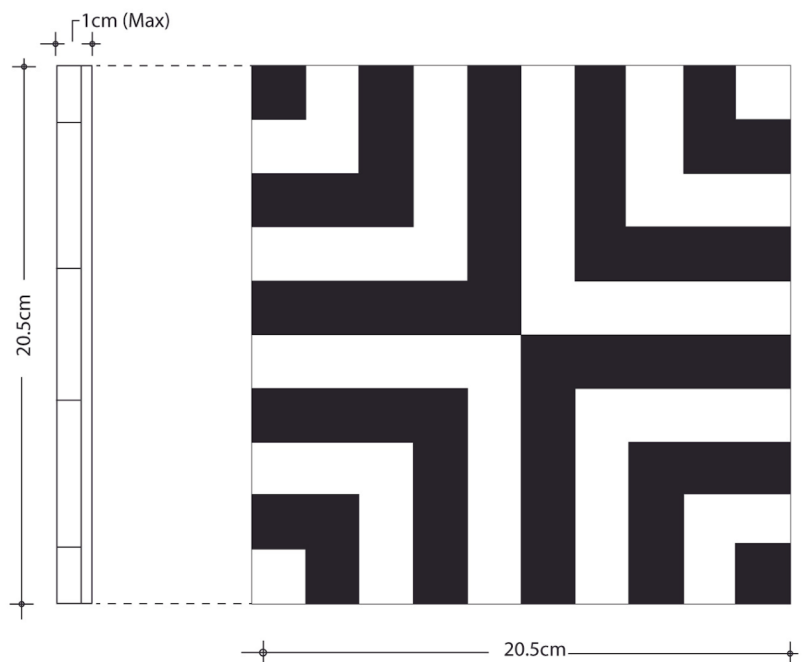

Date of creation:
January 22, 2021

Size:
16.5cm X 28.2cm X 1.8cm

Weight:
1.1kg/2.42lbs

BEBEL // B-Concrete (Arts and Facts)

BEBEL // B-Concrete (Arts and Facts)

Name of the product:
BEBEL Tile

Created by:
Rafael Gilberto Vasser for Arts and
Facts
(B-concrete, Cement tiles collection).

Date of creation:
October 24, 2020

Size:
20.4cm X 23.5cm X 1cm

Weight:
0.550kg/1.21lbs

EHREN // B-Concrete (Arts and Facts)

EHREN // B-Concrete (Arts and Facts)

Name of the product:
EHREN Tile

Created by:
Rafael Gilberto Vasser for Arts and
Facts
(B-concrete, Cement tiles collection).

Date of creation:
August 4, 2020

Size:
20.5cm X 20.5cm X 1cm

Weight:
0.790kg/1.74lbs

MACAC 1 // B-Concrete (Arts and Facts)

MACAC 1 // B-Concrete (Arts and Facts)

Name of the product:
MACAC 1 Tile

Created by:
Rafael Gilberto Vasser for Arts and
Facts
(B-concrete, Cement tiles collection).

Created by:
Rafael Gilberto Vasser for Arts and
Facts
(B-concrete, Cement tiles collection).

Date of creation:
July 19, 2020

Size:
10.4cm X 15.5cm X 1.5cm

Weight:
Piece 1: 0.285 kg/0.63 lbs
Piece 2: 0.030 kg/0.066 lbs