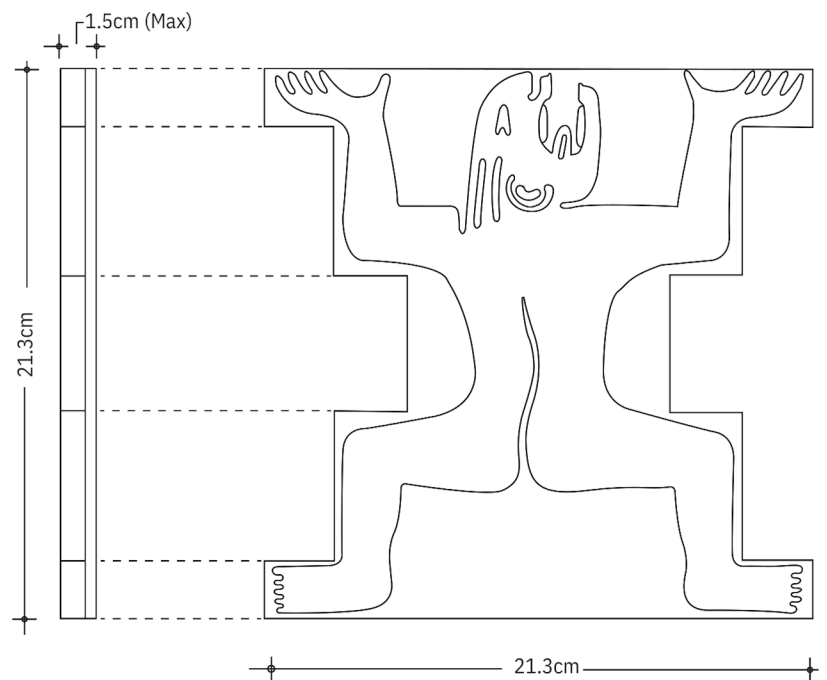

Date of creation:
October 24, 2020

Size:
20.4cm X 23.5cm X 1cm

Weight:
0.550kg/1.21lbs

EHREN // B-Concrete (Arts and Facts)

EHREN // B-Concrete (Arts and Facts)

Name of the product:
EHREN Tile

Created by:
Rafael Gilberto Vasser for Arts and
Facts
(B-concrete, Cement tiles collection).

Date of creation:
August 4, 2020

Size:
20.5cm X 20.5cm X 1cm

Weight:
0.790kg/1.74lbs

MACAC 1 // B-Concrete (Arts and Facts)

MACAC 1 // B-Concrete (Arts and Facts)

Name of the product:
MACAC 1 Tile

Created by:
Rafael Gilberto Vasser for Arts and
Facts
(B-concrete, Cement tiles collection).

Date of creation:
August 4, 2020

Size:
21.3cm X 21.3cm X 1.5cm

Weight:
0.870kg/1.92lbs

CONNECTOR "S" // B-Concrete (Arts and Facts)

CONNECTOR "S" // B-Concrete (Arts and Facts)

Name of the product:
CONNECTOR "S" Tile

Created by:
Rafael Gilberto Vasser for Arts and
Facts
(B-concrete, Cement tiles collection).

Date of creation:
July 19, 2020

Size:
10.4cm X 15.5cm X 1.5cm

Weight:
Piece 1: 0.285 kg/0.63 lbs
Piece 2: 0.030 kg/0.066 lbs