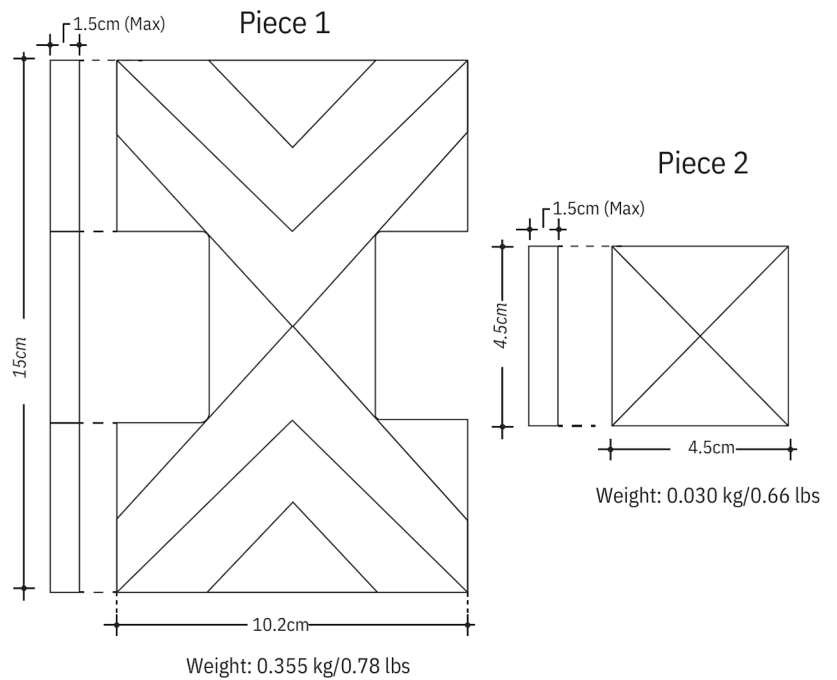

Date of creation:
August 4, 2020

Size:
21.3cm X 21.3cm X 1.5cm

Weight:
0.870kg/1.92lbs

CONNECTOR "S" // B-Concrete (Arts and Facts)

CONNECTOR "S" // B-Concrete (Arts and Facts)

Name of the product:
CONNECTOR "S" Tile

Created by:
Rafael Gilberto Vasser for Arts and
Facts
(B-concrete, Cement tiles collection).

Date of creation:
July 19, 2020

Size:
10.4cm X 15.5cm X 1.5cm

Weight:
Piece 1: 0.285 kg/0.63 lbs
Piece 2: 0.030 kg/0.066 lbs

Date of creation:
July 19, 2020

Size:
10.2cm X 15cm X 1.5cm

Weight:
Piece 1 Weight: 0.355 kg/0.78
lbs Piece 2 Weight: 0.030
kg/0.66 lbs

BETTY // B-Concrete (Arts and Facts)

BETTY // B-Concrete (Arts and Facts)

Date of creation:
January 1, 2021

Size:
20,4cm X 20.4cm X 1.4cm

Weight:
0.9kg/1.984lbs

B-CONCRETE

CEMENT TILES

"Make that
wall a design
statement"