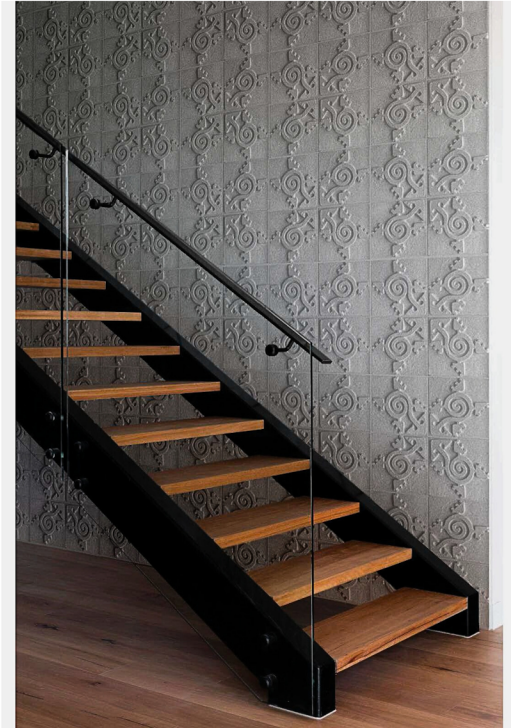

AXOLOTL // B-Concrete (Arts and Facts)