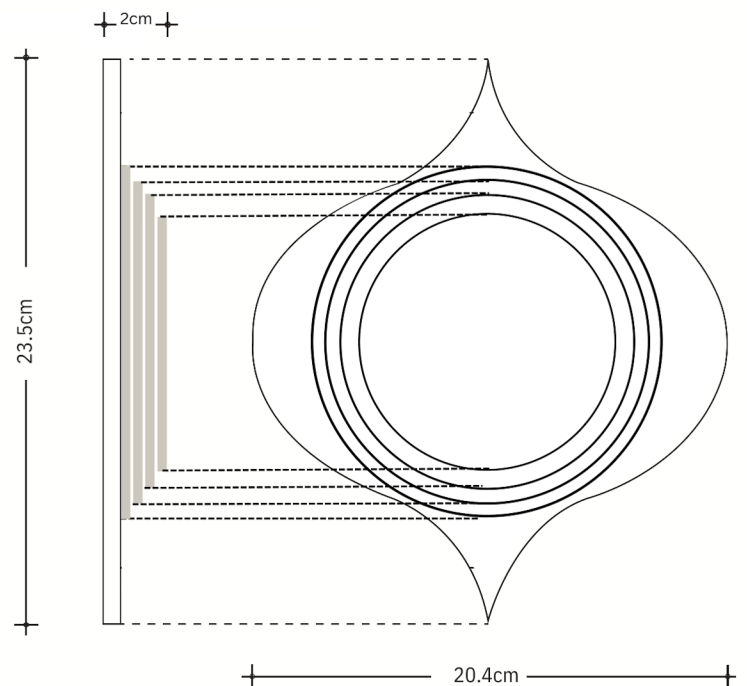

Name of the product:
BETTY Tile

Created by:
Carolina Grasso for Arts and Facts
(B-concrete, Cement tiles collection).

Date of creation:
July 2012

Size:
15.5cm X 15.5cm X 1cm

Weight:
0.500kg/1.102lbs

AXOLOTL // B-Concrete (Arts and Facts)

AXOLOTL // B-Concrete (Arts and Facts)

Name of the product:
AXOLOTL Tile

Created by:
Rafael Gilberto Vasser for Arts and
Facts
(B-concrete, Cement tiles collection).

Date of creation:
August 4, 2020

Size:
20cm X 20cm X 1.8cm

Date of creation:
October 24, 2020

Size:
20.4cm X 23.5cm X 1cm

Weight:
0.550kg/1.21lbs

TRUDY // B-Concrete (Arts and Facts)

TRUDY // B-Concrete (Arts and Facts)

Name of the product:
TRUDY Tile

Created by:
Rafael Gilberto Vasser for Arts and
Facts
(B-concrete, Cement tiles collection).

Date of creation:
January 1, 2021

Size:
20,4cm X 20.4cm X 1.4cm

Weight:
0.9kg/1.984lbs

B-CONCRETE

CEMENT TILES

"Make that
wall a design
statement"