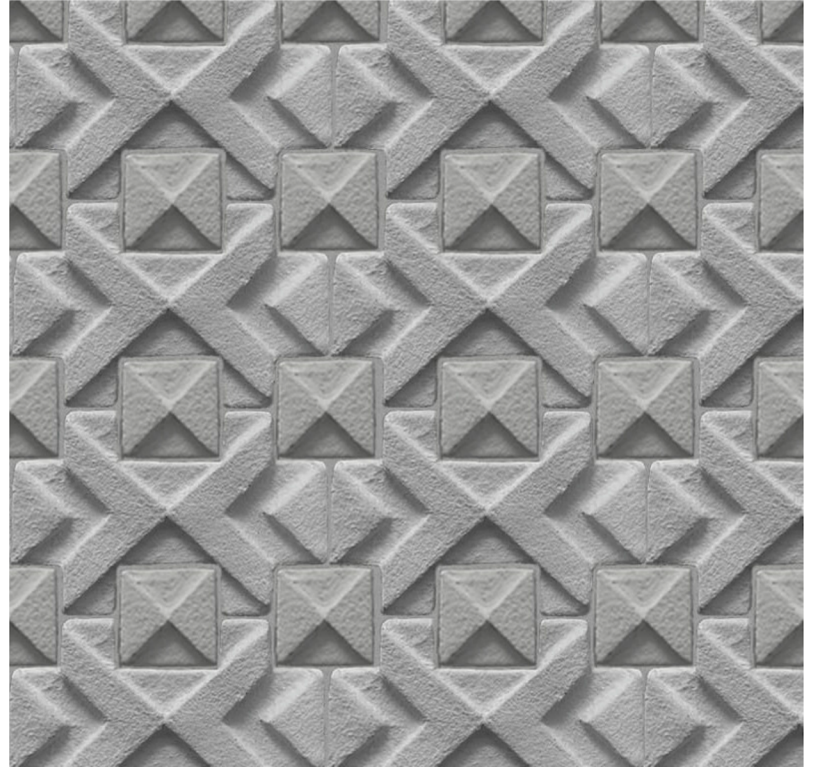

Date of creation:
August 4, 2020

Size:
21.3cm X 21.3cm X 1.5cm

Weight:
0.870kg/1.92lbs

CONNECTOR "S" // B-Concrete (Arts and Facts)

CONNECTOR "S" // B-Concrete (Arts and Facts)

Name of the product:
CONNECTOR "S" Tile