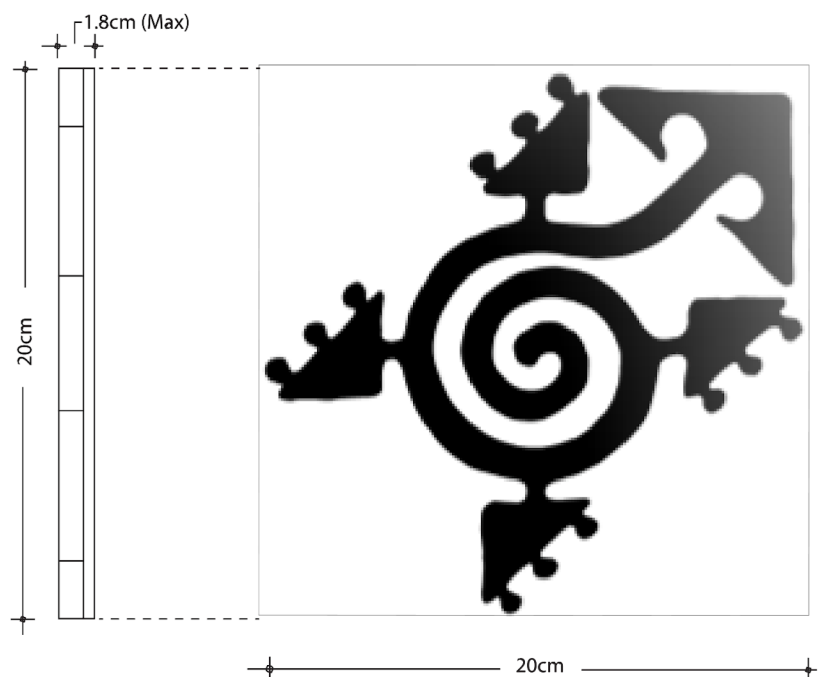

Name of the product:
AXOLOTL Tile

Created by:
Rafael Gilberto Vasser for Arts and
Facts
(B-concrete, Cement tiles collection).

Date of creation:
August 4, 2020

Size:
20cm X 20cm X 1.8cm

Weight:
0.780kg/1.71lbs