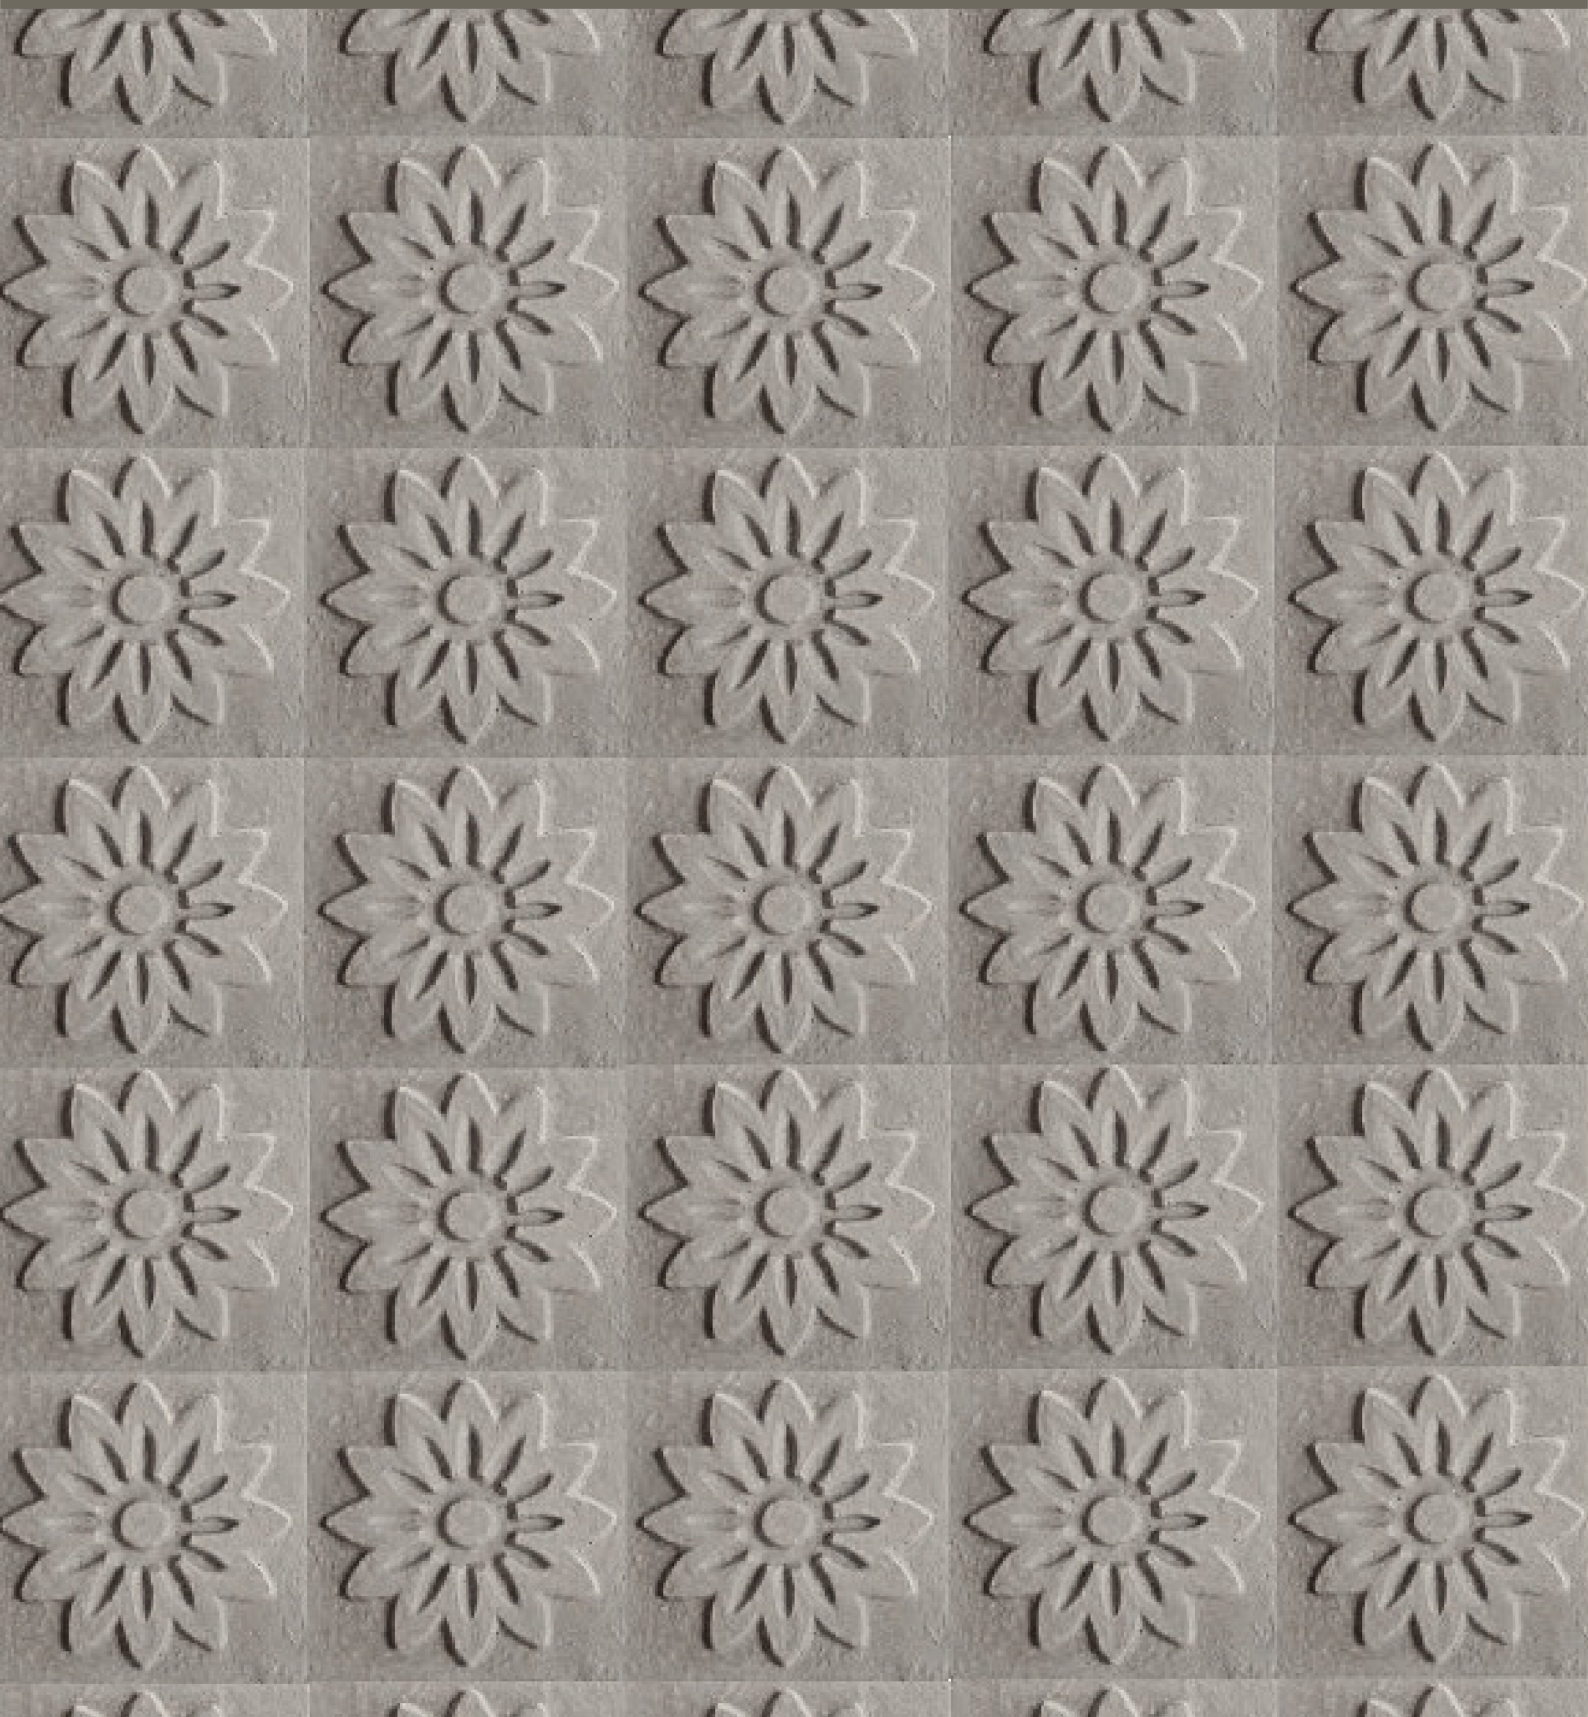

Date of creation:
July 19, 2020

Size:
10.2cm X 15cm X 1.5cm

Weight:
Piece 1 Weight: 0.355 kg/0.78
lbs Piece 2 Weight: 0.030
kg/0.66 lbs

BETTY // B-Concrete (Arts and Facts)

BETTY // B-Concrete (Arts and Facts)