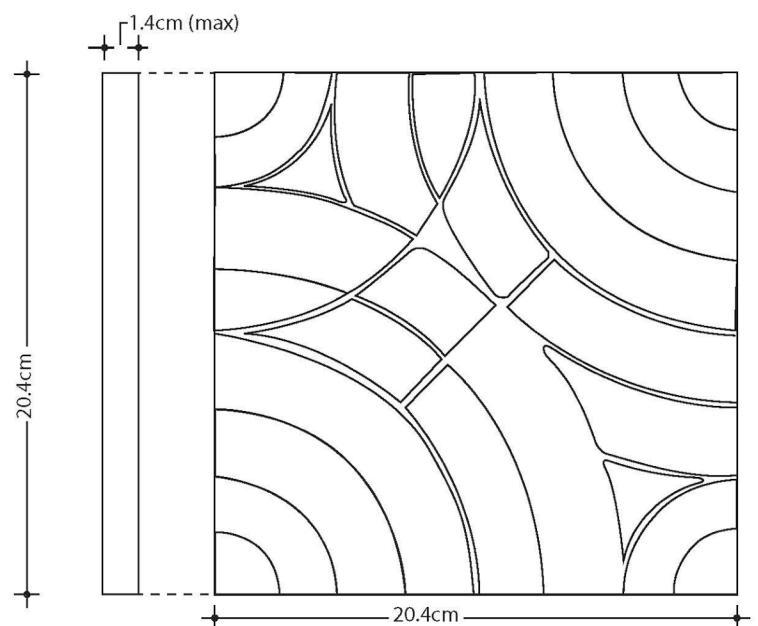

Date of creation:
October 24, 2020

Size:
20.4cm X 23.5cm X 1cm

Weight:
0.550kg/1.21lbs

TRUDY // B-Concrete (Arts and Facts)

TRUDY // B-Concrete (Arts and Facts)

Name of the product:
TRUDY Tile

Created by:
Rafael Gilberto Vasser for Arts and
Facts
(B-concrete, Cement tiles collection).

Date of creation:
January 1, 2021

Size:
20,4cm X 20.4cm X 1.4cm

Weight:
0.9kg/1.984lbs

B-CONCRETE

CEMENT TILES

"Make that
wall a design
statement"