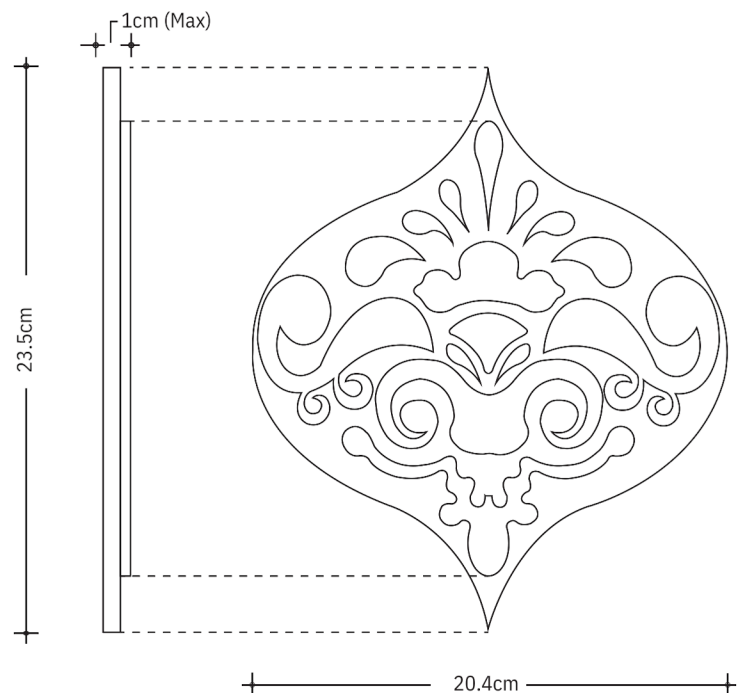

Date of creation:
January 22, 2021

Size:
16.5cm X 28.2cm X 1.8cm

Weight:
1.1kg/2.42lbs

BEBEL // B-Concrete (Arts and Facts)

BEBEL // B-Concrete (Arts and Facts)

Name of the product:
BEBEL Tile

Created by:
Rafael Gilberto Vasser for Arts and
Facts
(B-concrete, Cement tiles collection).

Date of creation:
October 24, 2020

Size:
20.4cm X 23.5cm X 1cm

Weight:
0.550kg/1.21lbs

EHREN // B-Concrete (Arts and Facts)

EHREN // B-Concrete (Arts and Facts)

Name of the product:
EHREN Tile

Created by:
Rafael Gilberto Vasser for Arts and
Facts
(B-concrete, Cement tiles collection).

Date of creation:
August 4, 2020

Size:
20.5cm X 20.5cm X 1cm

Weight:
0.790kg/1.74lbs

MACAC 1 // B-Concrete (Arts and Facts)

MACAC 1 // B-Concrete (Arts and Facts)

Name of the product:
MACAC 1 Tile

Created by:
Rafael Gilberto Vasser for Arts and
Facts
(B-concrete, Cement tiles collection).

Date of creation:
August 4, 2020

Size:
21.3cm X 21.3cm X 1.5cm

Weight:
0.870kg/1.92lbs

CONNECTOR "S" // B-Concrete (Arts and Facts)

CONNECTOR "S" // B-Concrete (Arts and Facts)

Name of the product:
CONNECTOR "S" Tile