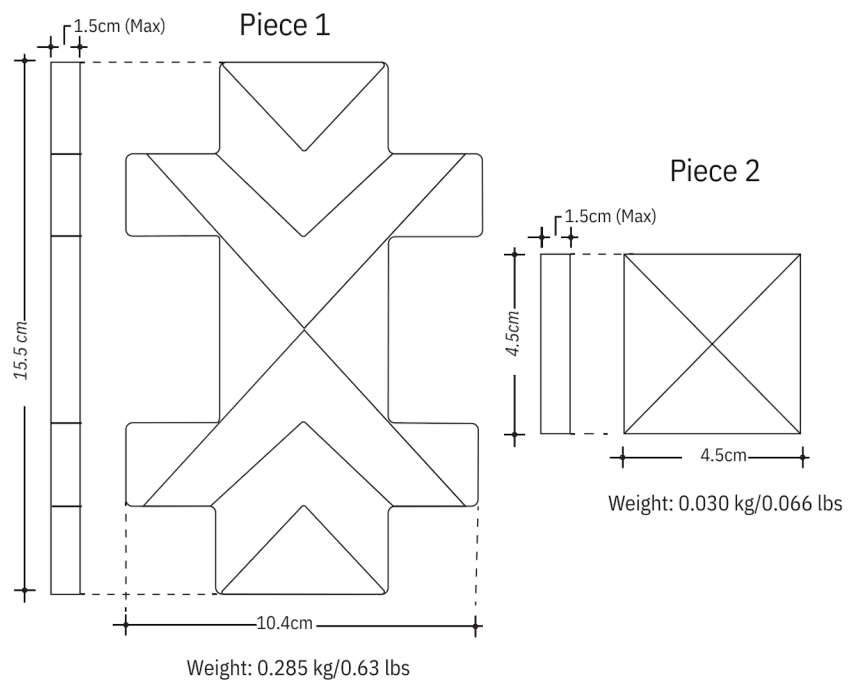

Date of creation:
August 4, 2020

Size:
20.5cm X 20.5cm X 1cm

Weight:
0.790kg/1.74lbs

MACAC 1 // B-Concrete (Arts and Facts)

MACAC 1 // B-Concrete (Arts and Facts)

Name of the product:
MACAC 1 Tile

Created by:
Rafael Gilberto Vasser for Arts and
Facts
(B-concrete, Cement tiles collection).

Date of creation:
August 4, 2020

Size:
21.3cm X 21.3cm X 1.5cm

Weight:
0.870kg/1.92lbs

CONNECTOR "S" // B-Concrete (Arts and Facts)

CONNECTOR "S" // B-Concrete (Arts and Facts)

Name of the product:
CONNECTOR "S" Tile

Created by:
Rafael Gilberto Vasser for Arts and
Facts
(B-concrete, Cement tiles collection).

Date of creation:
July 19, 2020

Size:
10.4cm X 15.5cm X 1.5cm

Weight:
Piece 1: 0.285 kg/0.63 lbs
Piece 2: 0.030 kg/0.066 lbs

Date of creation:
January 1, 2021

Size:
20,4cm X 20.4cm X 1.4cm

Weight:
0.9kg/1.984lbs

B-CONCRETE

CEMENT TILES

"Make that
wall a design
statement"