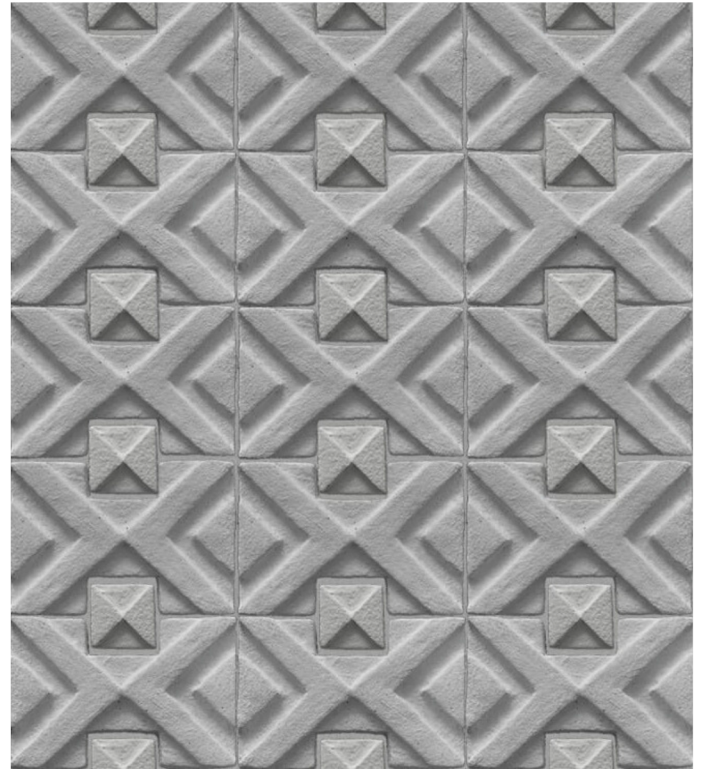

CONNECTOR "A" // B-Concrete (Arts and Facts)