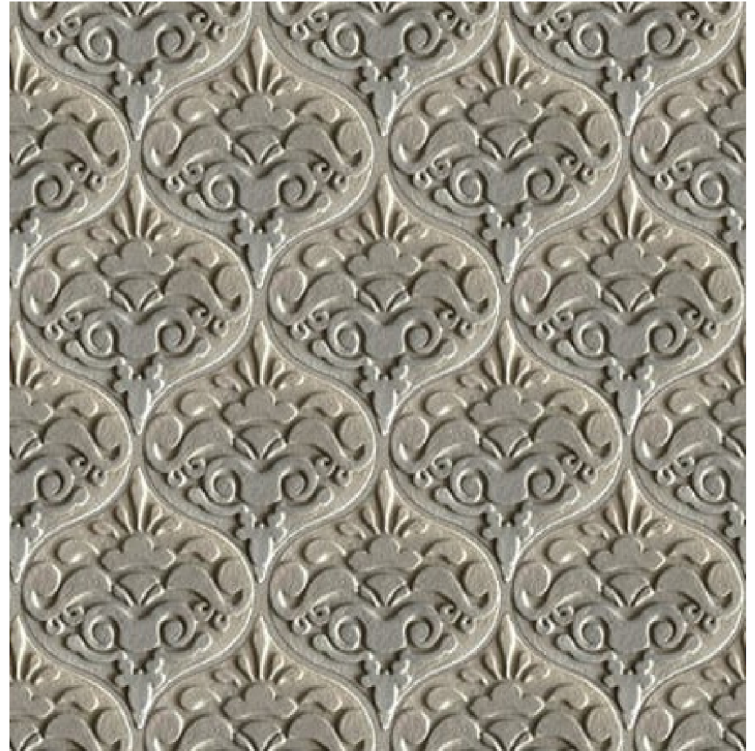

Date of creation:
January 22, 2021

Size:
16.5cm X 28.2cm X 1.8cm

Weight:
1.1kg/2.42lbs

BEBEL // B-Concrete (Arts and Facts)

BEBEL // B-Concrete (Arts and Facts)

Name of the product:
BEBEL Tile

Created by:
Rafael Gilberto Vasser for Arts and
Facts
(B-concrete, Cement tiles collection).