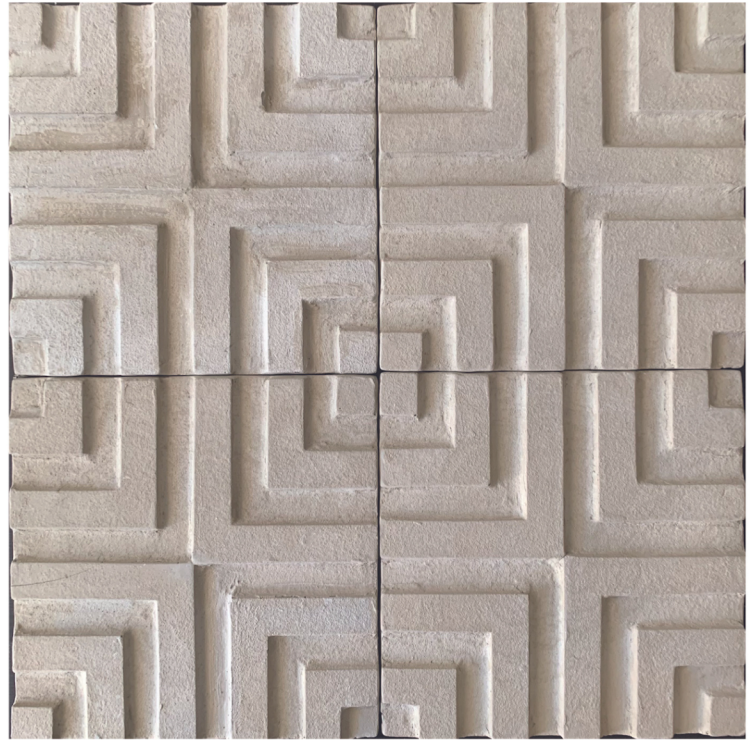

Date of creation:
October 24, 2020

Size:
20.4cm X 23.5cm X 1cm

Weight:
0.550kg/1.21lbs

EHREN // B-Concrete (Arts and Facts)

EHREN // B-Concrete (Arts and Facts)

Name of the product:
EHREN Tile

Created by:
Rafael Gilberto Vasser for Arts and
Facts
(B-concrete, Cement tiles collection).

Date of creation:
August 4, 2020

Size:
20.5cm X 20.5cm X 1cm

Weight:
0.790kg/1.74lbs

MACAC 1 // B-Concrete (Arts and Facts)

MACAC 1 // B-Concrete (Arts and Facts)

Name of the product:
MACAC 1 Tile

Created by:
Rafael Gilberto Vasser for Arts and
Facts
(B-concrete, Cement tiles collection).