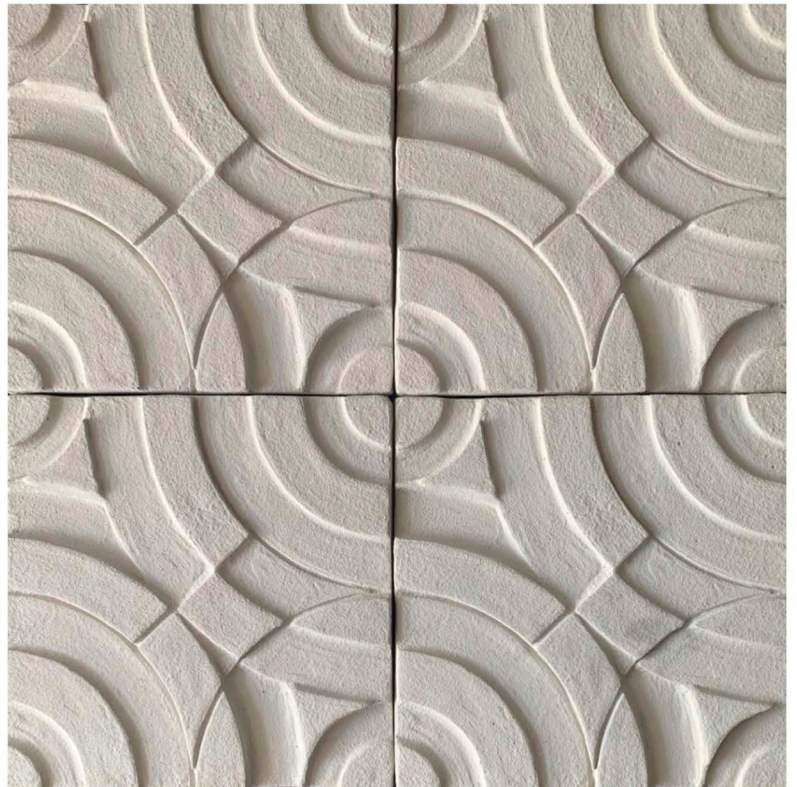

Date of creation:
October 24, 2020

Size:
20.4cm X 23.5cm X 1cm

Weight:
0.550kg/1.21lbs

TRUDY // B-Concrete (Arts and Facts)

TRUDY // B-Concrete (Arts and Facts)

Name of the product:
TRUDY Tile

Created by:
Rafael Gilberto Vasser for Arts and
Facts
(B-concrete, Cement tiles collection).