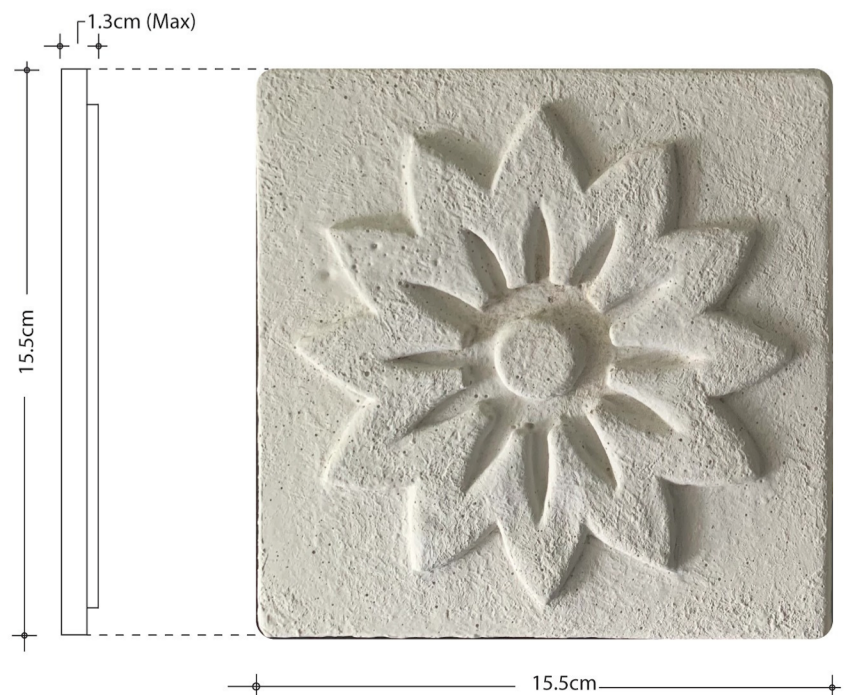

Created by:
Rafael Gilberto Vasser for Arts and
Facts
(B-concrete, Cement tiles collection).

Date of creation:
July 19, 2020

Size:
10.4cm X 15.5cm X 1.5cm

Weight:
Piece 1: 0.285 kg/0.63 lbs
Piece 2: 0.030 kg/0.066 lbs

Date of creation:
July 19, 2020

Size:
10.2cm X 15cm X 1.5cm

Weight:
Piece 1 Weight: 0.355 kg/0.78
lbs Piece 2 Weight: 0.030
kg/0.66 lbs

BETTY // B-Concrete (Arts and Facts)

BETTY // B-Concrete (Arts and Facts)

Name of the product:
BETTY Tile

Created by:
Carolina Grasso for Arts and Facts
(B-concrete, Cement tiles collection).

Date of creation:
July 2012

Size:
15.5cm X 15.5cm X 1cm

Weight:
0.500kg/1.102lbs

AXOLOTL // B-Concrete (Arts and Facts)

Date of creation:
January 1, 2021

Size:
20,4cm X 20.4cm X 1.4cm

Weight:
0.9kg/1.984lbs

B-CONCRETE

CEMENT TILES

"Make that
wall a design
statement"