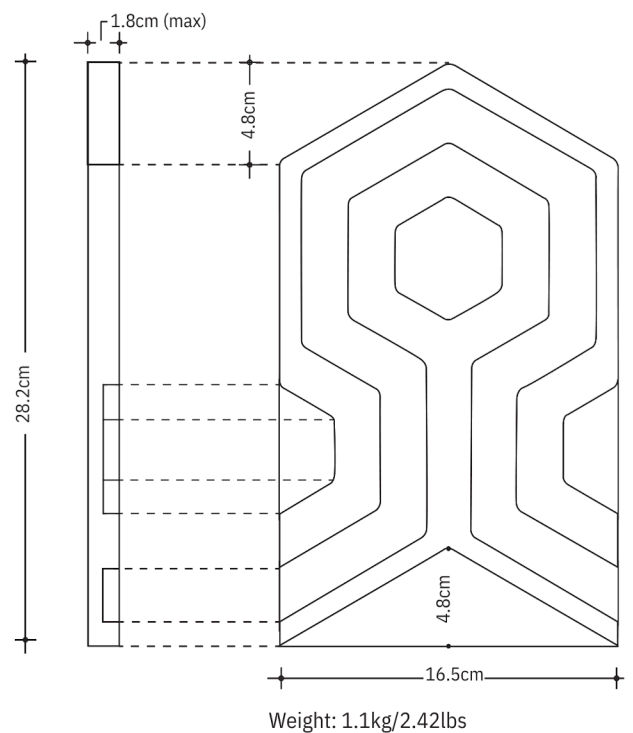

Date of creation:
January 22, 2021

Size:
16.5cm X 28.2cm X 1.8cm

Weight:
1.1kg/2.42lbs

BEBEL // B-Concrete (Arts and Facts)

BEBEL // B-Concrete (Arts and Facts)

Name of the product:
BEBEL Tile

Created by:
Rafael Gilberto Vasser for Arts and
Facts
(B-concrete, Cement tiles collection).

Date of creation:
August 4, 2020

Size:
21.3cm X 21.3cm X 1.5cm

Weight:
0.870kg/1.92lbs

CONNECTOR "S" // B-Concrete (Arts and Facts)

CONNECTOR "S" // B-Concrete (Arts and Facts)

Name of the product:
CONNECTOR "S" Tile

Created by:
Rafael Gilberto Vasser for Arts and
Facts
(B-concrete, Cement tiles collection).

Date of creation:
July 19, 2020

Size:
10.4cm X 15.5cm X 1.5cm

Weight:
Piece 1: 0.285 kg/0.63 lbs
Piece 2: 0.030 kg/0.066 lbs

Date of creation:
January 1, 2021

Size:
20,4cm X 20.4cm X 1.4cm

Weight:
0.9kg/1.984lbs

B-CONCRETE

CEMENT TILES

"Make that
wall a design
statement"